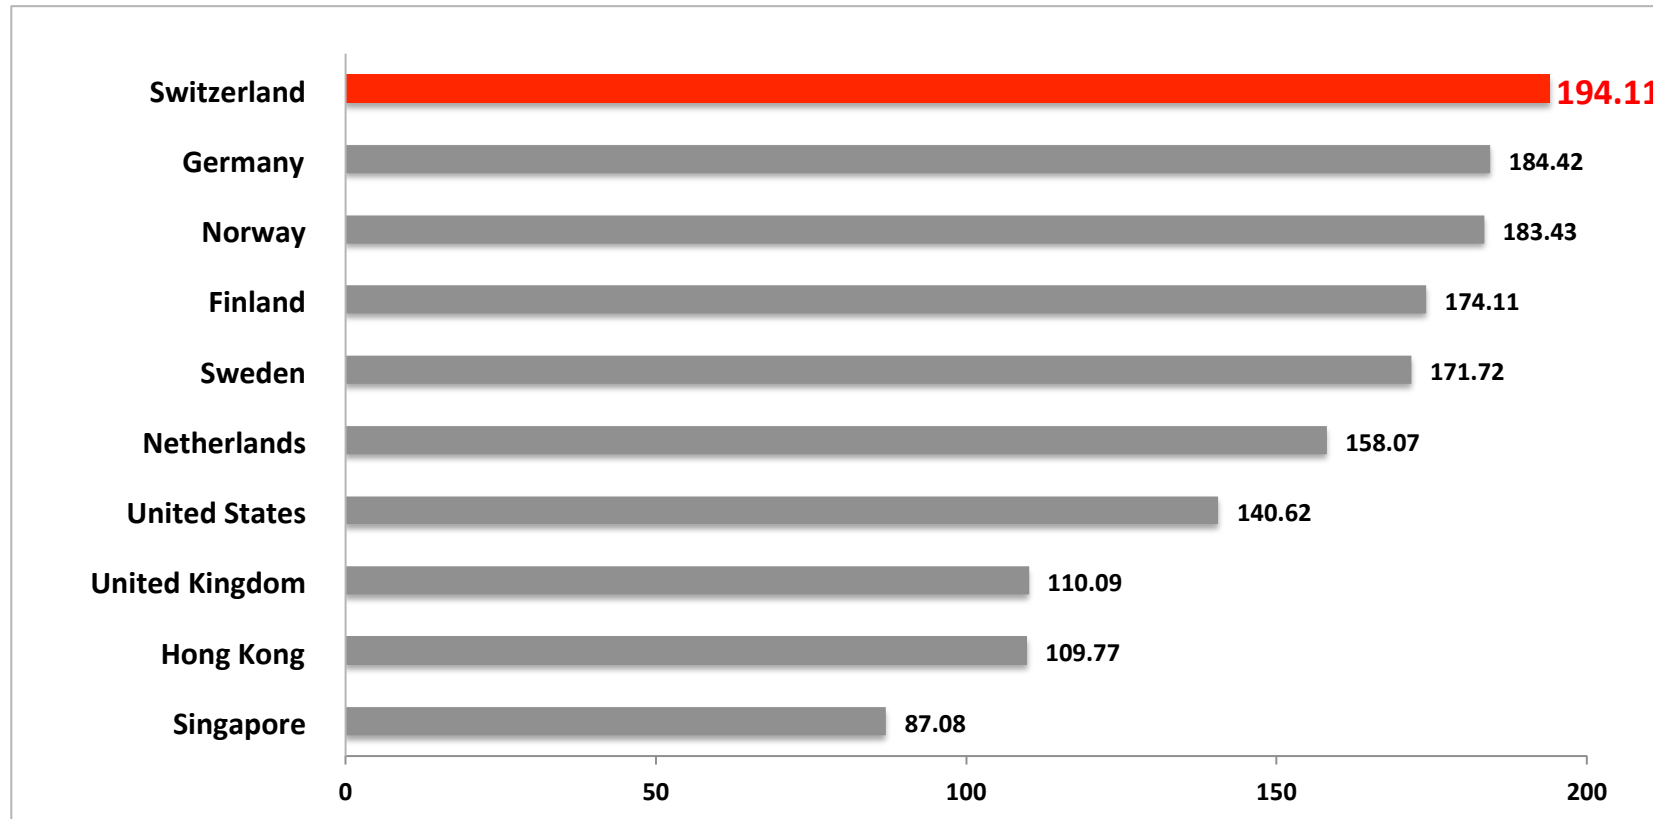

Life quality

Quality of life index is estimated based on: purchasing power incl. rent index, safety index, health index, traffic time index, pollution index.

Data of the year 2012. Source:

Numbeo database.